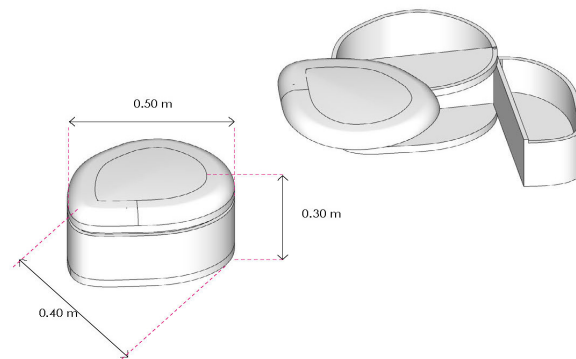

Colmena Side Table

Designer

Fernanda Canales

Dimensions

D 40 x W 50 x H 30 cm

D 15.7 x W 19.7 x H 11.8 in

Weight

55.11LBS

25 KG

Materials

Wood Purpleheart / White Oak

Lead Time

8-12 weeks

OMET