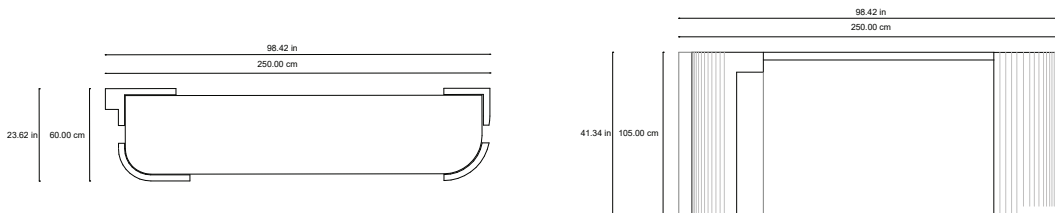

Materials

Verde Tikal, Travertine, Red Onyx or Black marble, matte finish with liquid silicone protective treatment.