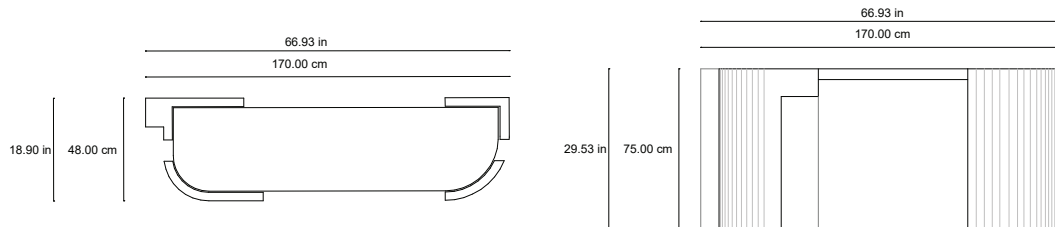

Yaakum Console

Designer

Raúl de la Cerda

Dimensions

D 18.90 X W 66.93 X H 29.53 in
D 48 X W 170 X H 75 cm

Weight

2095 lb
950 kg

Materials

Verde Tikal, Travertine, Red Onyx or Black marble, matte finish with liquid silicone protective treatment.

Lead Time

8 weeks

OMET