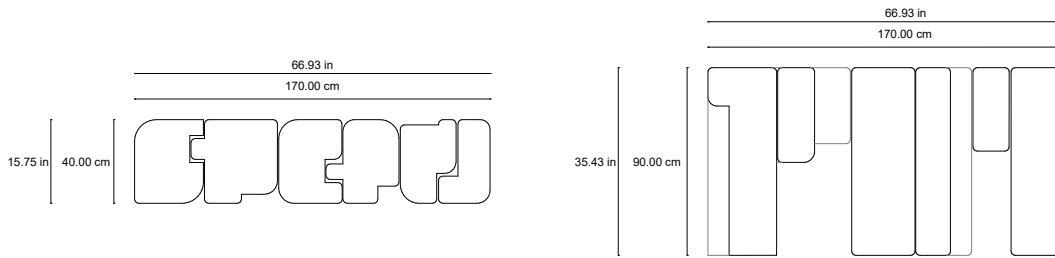

Il Console

Designer

Raúl De La Cerda

Dimensions

Consists of four independent geometric monoliths

D 15.75 X W 67 X H 35.43 in

D 40 X W 170 X H 90 cm

Weight

2424 lb

1099 kg

Materials

Verde Tikal, Travertine, Red Onyx or Black marble, matte finish with liquid silicone protective treatment.

OMET

Lead Time

8 weeks