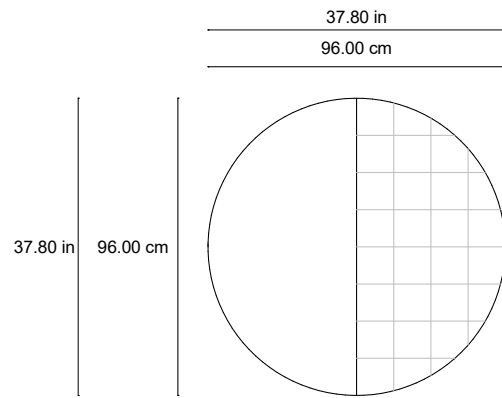

Cielo Mirror

Designer

Caterina Moretti

Dimensions

DIAM 37.80 X S 2.36 IN

DIAM 96 X 6 CM

Weight

159.86 LB

72.5 KG

Materials

Mirror and Glass Fused with Silver

Lead Time

12 weeks

OMET