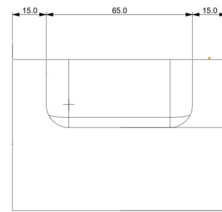

Aurea Lounge Chair

Designer

Daniel Germani

Dimensions

D 67 x W 95 x H 68 CM

D 26.38 x W 37.4 x H 26.77 IN

Weight

1212 LB

550KG

Materials

Volcanic stone lounge chair embellished by polished brass accents.

Lead Time

12 Weeks

OMET