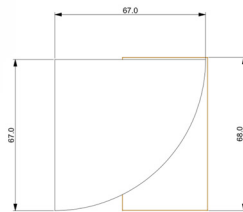

Aurea Lounge Chair

Designer

Daniel Germani

Dimensions

D 67 x W 95 x H 68 CM

D 26.38 x W 37.4 x H 26.77 IN

Weight

1212 LB

550KG

Materials

Volcanic stone lounge chair embellished by polished brass accents.

Lead Time

12 Weeks

OMET